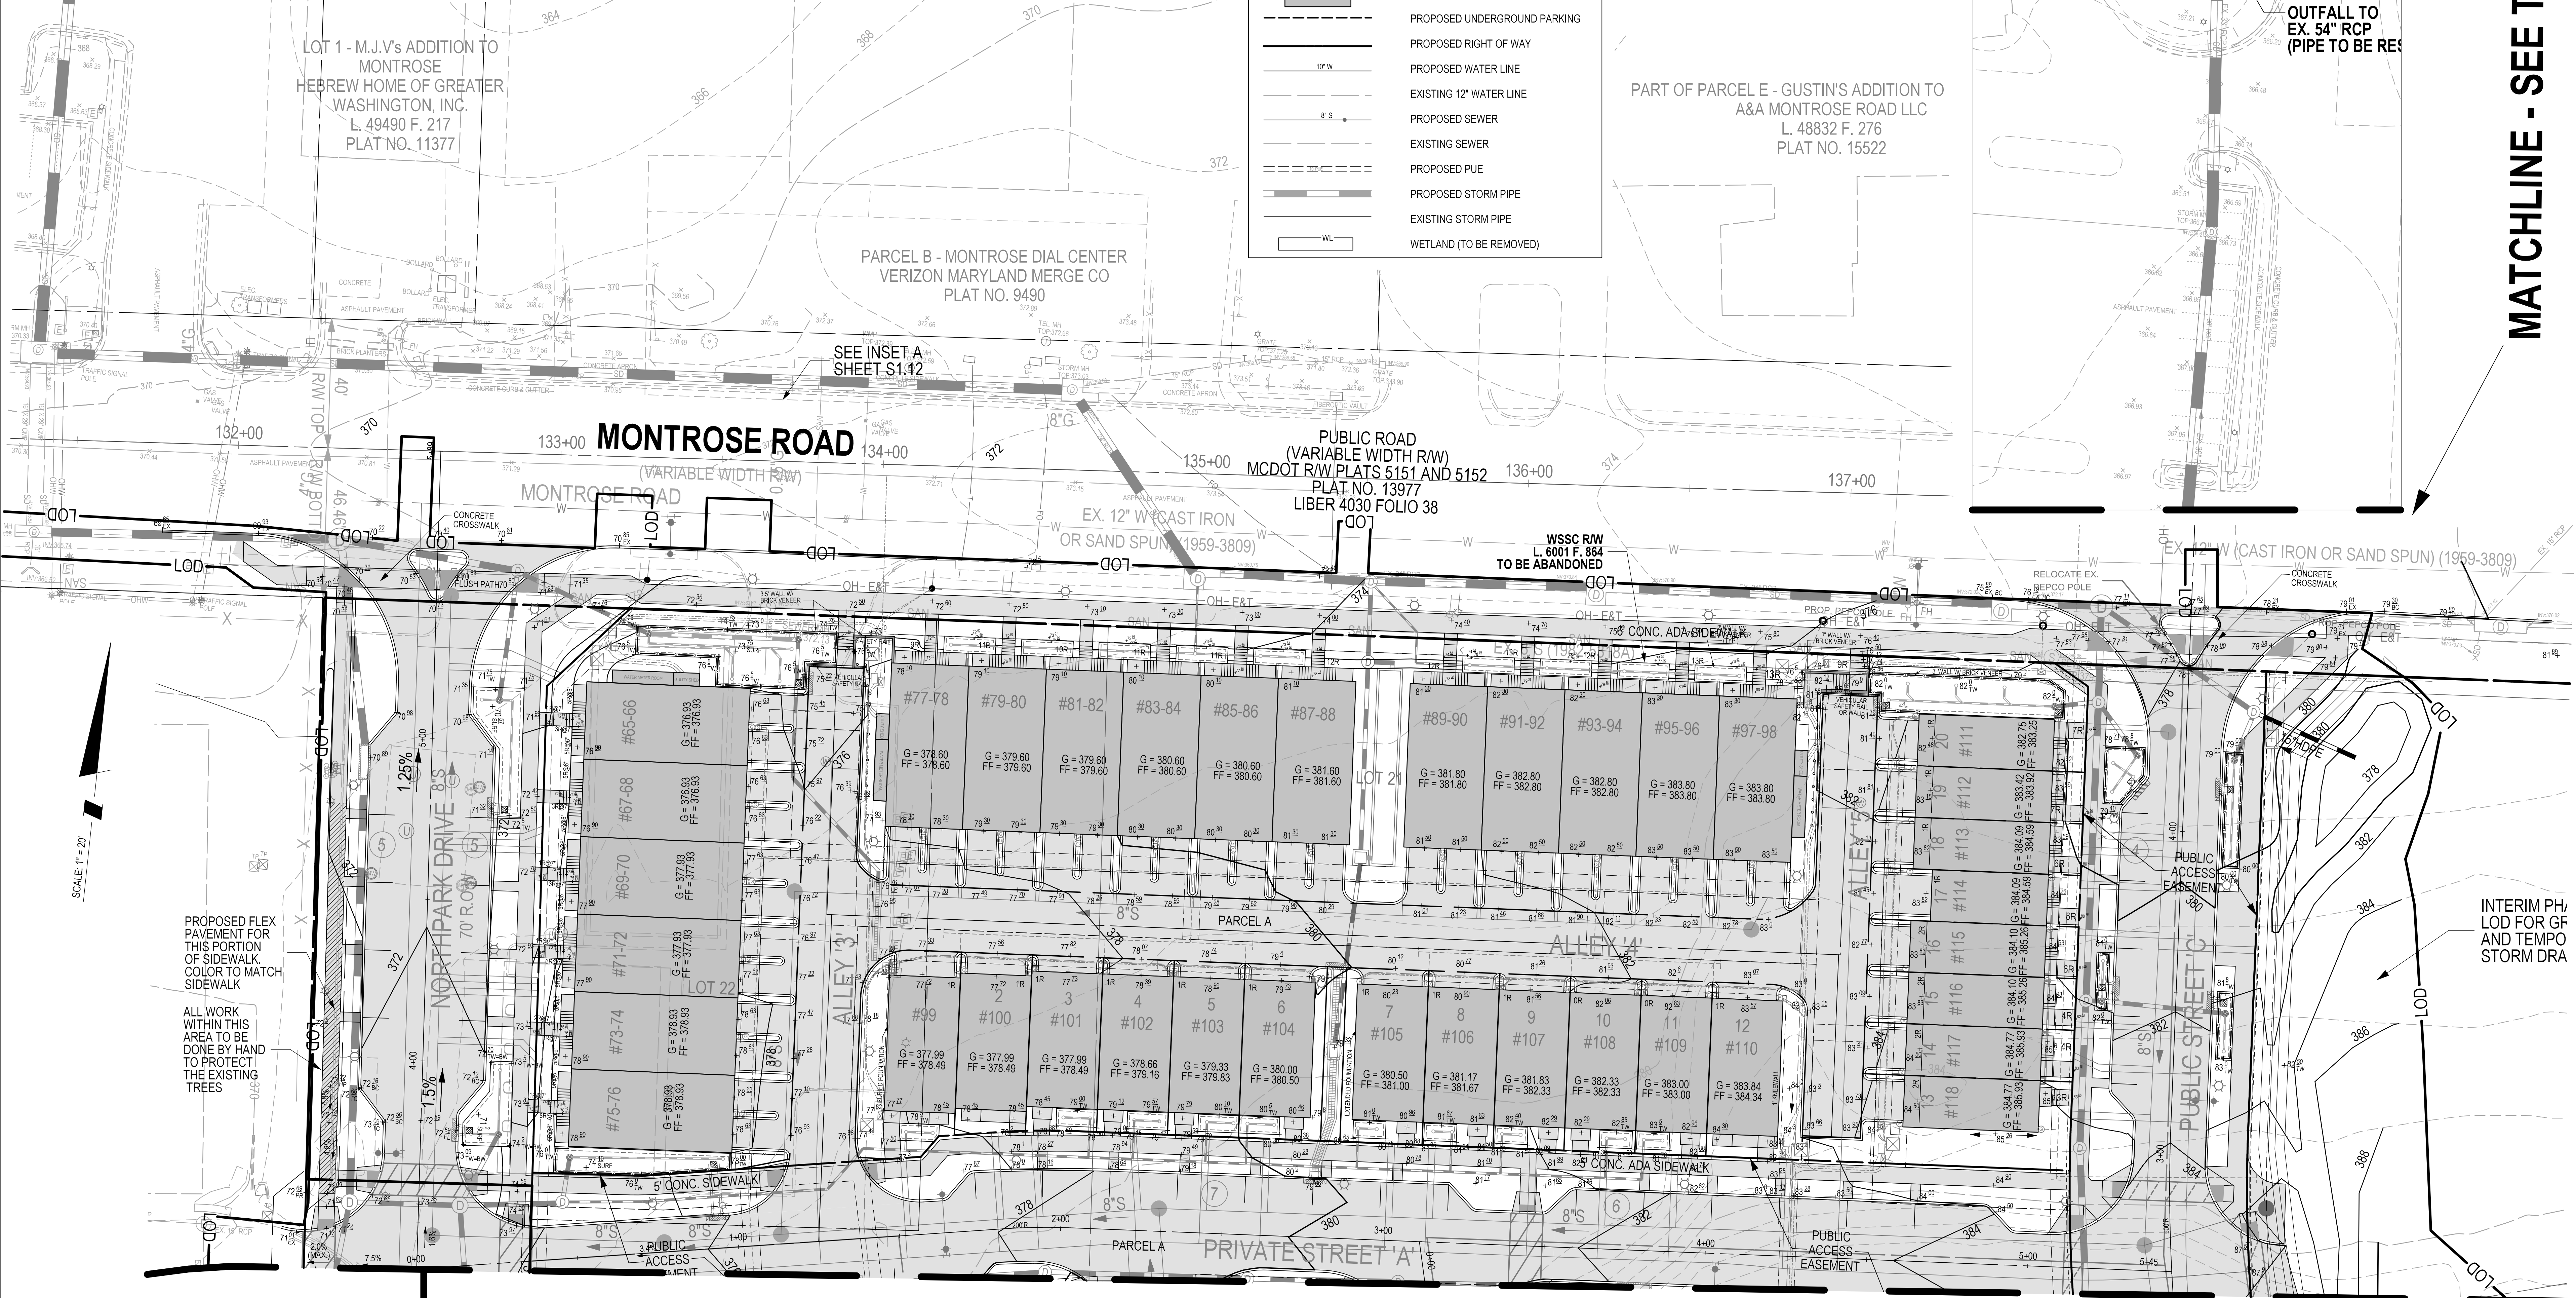

MATCHLINE - SEE THIS SHEET

MATCHLINE - SEE THIS SHEET

PLANNING DEPARTMENT USE ONLY (E-PLANS)

LOT 1 - M.J.V.'S ADDITION TO MONTROSE HEBREW HOME OF GREATER WASHINGTON, INC. L. 49490 F. 217 PLAT NO. 11377

PARCEL B - MONTROSE DIAL CENTER VERIZON MARYLAND MERGE CO PLAT NO. 9490

SEE INSET A SHEET S1.42

PART OF PARCEL E - GUSTIN'S ADDITION TO A&A MONTROSE ROAD LLC L. 48832 F. 276 PLAT NO. 15522

OUTFALL TO EX. 54" RCP (PIPE TO BE RE)

LEGEND:

- EXISTING GRADE
- PROPOSED GRADE
- EXISTING BUILDING
- PROPOSED BUILDING
- PROPOSED UNDERGROUND PARKING
- PROPOSED RIGHT OF WAY
- PROPOSED WATER LINE
- EXISTING 12" WATER LINE
- PROPOSED SEWER
- EXISTING SEWER
- PROPOSED PUE
- PROPOSED STORM PIPE
- EXISTING STORM PIPE
- WETLAND (TO BE REMOVED)

MATCHLINE - SEE SHEET S1.07

MATCHLINE - SEE SHEET S1.09

SITE PLAN GRADING - 20 SCALE

SITE PLAN 820210080
NORTH PARK AT MONTROSE
(FORMERLY WILGUS TRACT)

SOLTESZ, INC.
Rockville Office
2 Research Place, Suite 100
Rockville, MD 20850
P. 301.948.2750 F. 301.948.9067

Rockville
Lanham
Waldorf
Leonardtown
Frederick
Soltesz DC, LLC

NO.	DATE	DESIGNED	CAO STANDARDS VERSION	REVISIONS	BY	DATE
1	MARCH 2021	JDS/KOL	19 - NCS			

OWNER/DEVELOPER/APPLICANT
WILGUS-MONTROSE ASSOCIATES LLC
7811 MONTROSE ROAD
SUITE 200
POTOMAC, MD 20854
PHONE: (240) 399-1500
ROCKING@WILGUS.COM
RICHARD COHEN