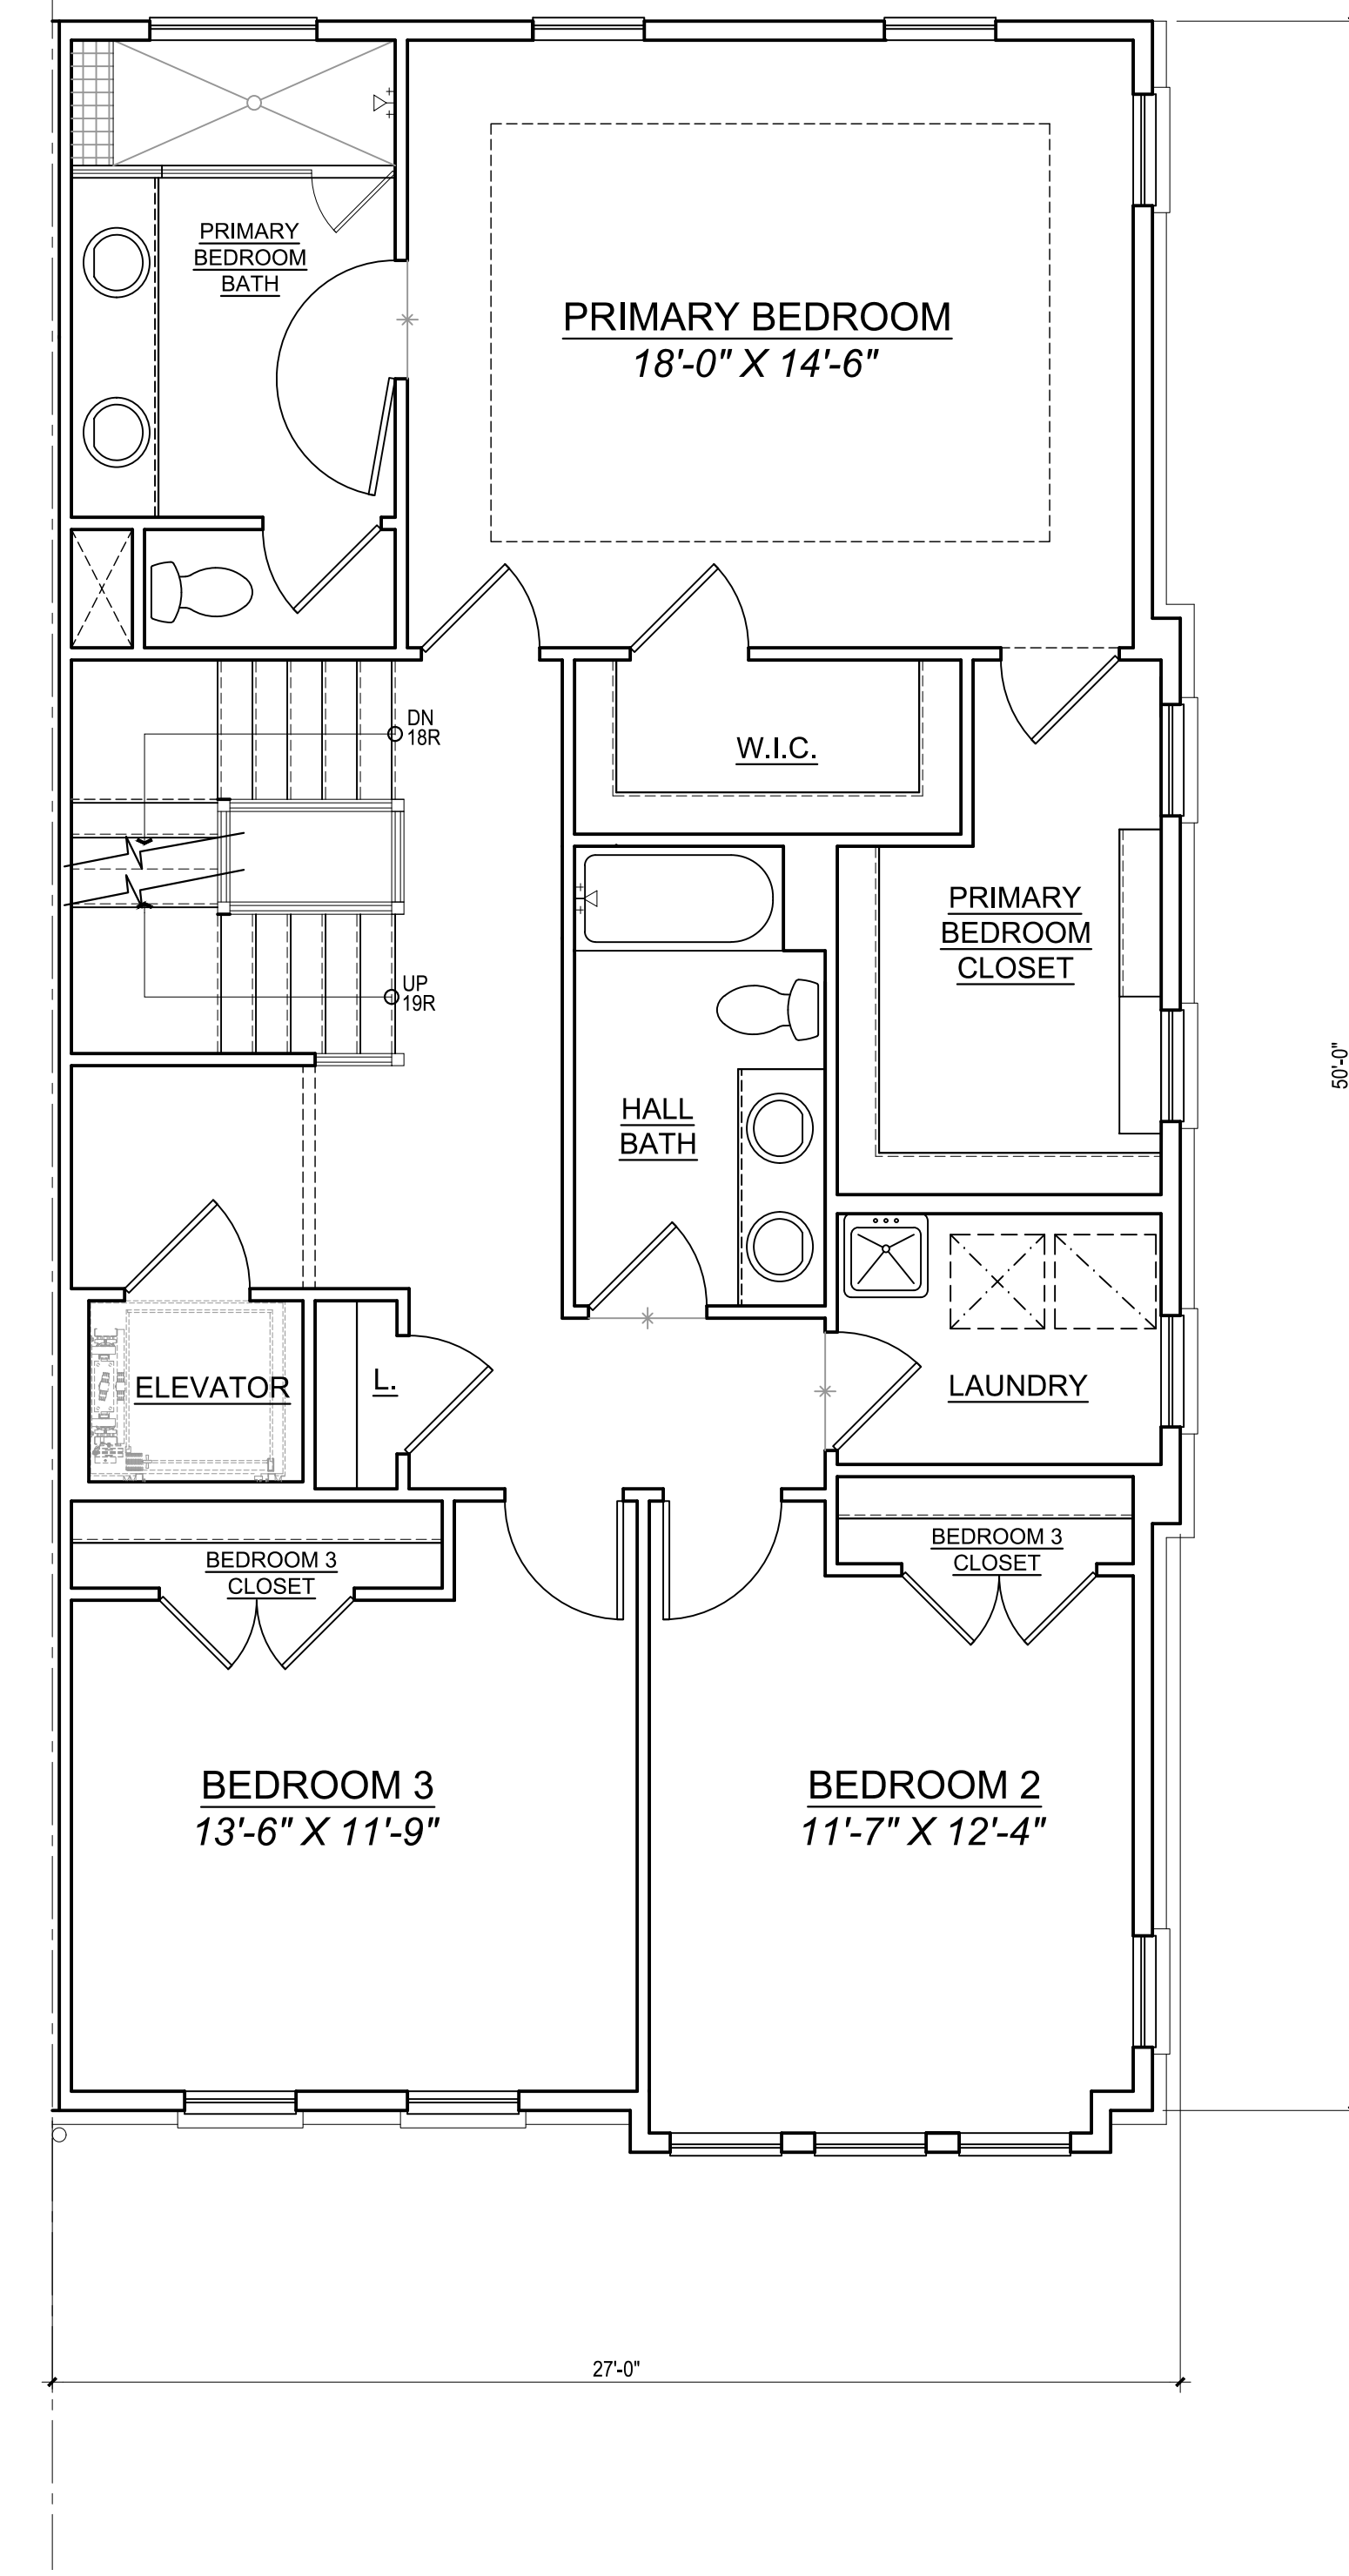

Architecture + Planning
888.456.5849
ktgy.com

PRESTON PLACE
MONTGOMERY COUNTY, MD.
20181105.00

CONCEPT PLANS
DECEMBER 13, 2022

27'X50'_INT UNIT
FRONT LOAD HI-VIS PLANS

FOURTH FLOOR PLAN

THIRD FLOOR PLAN