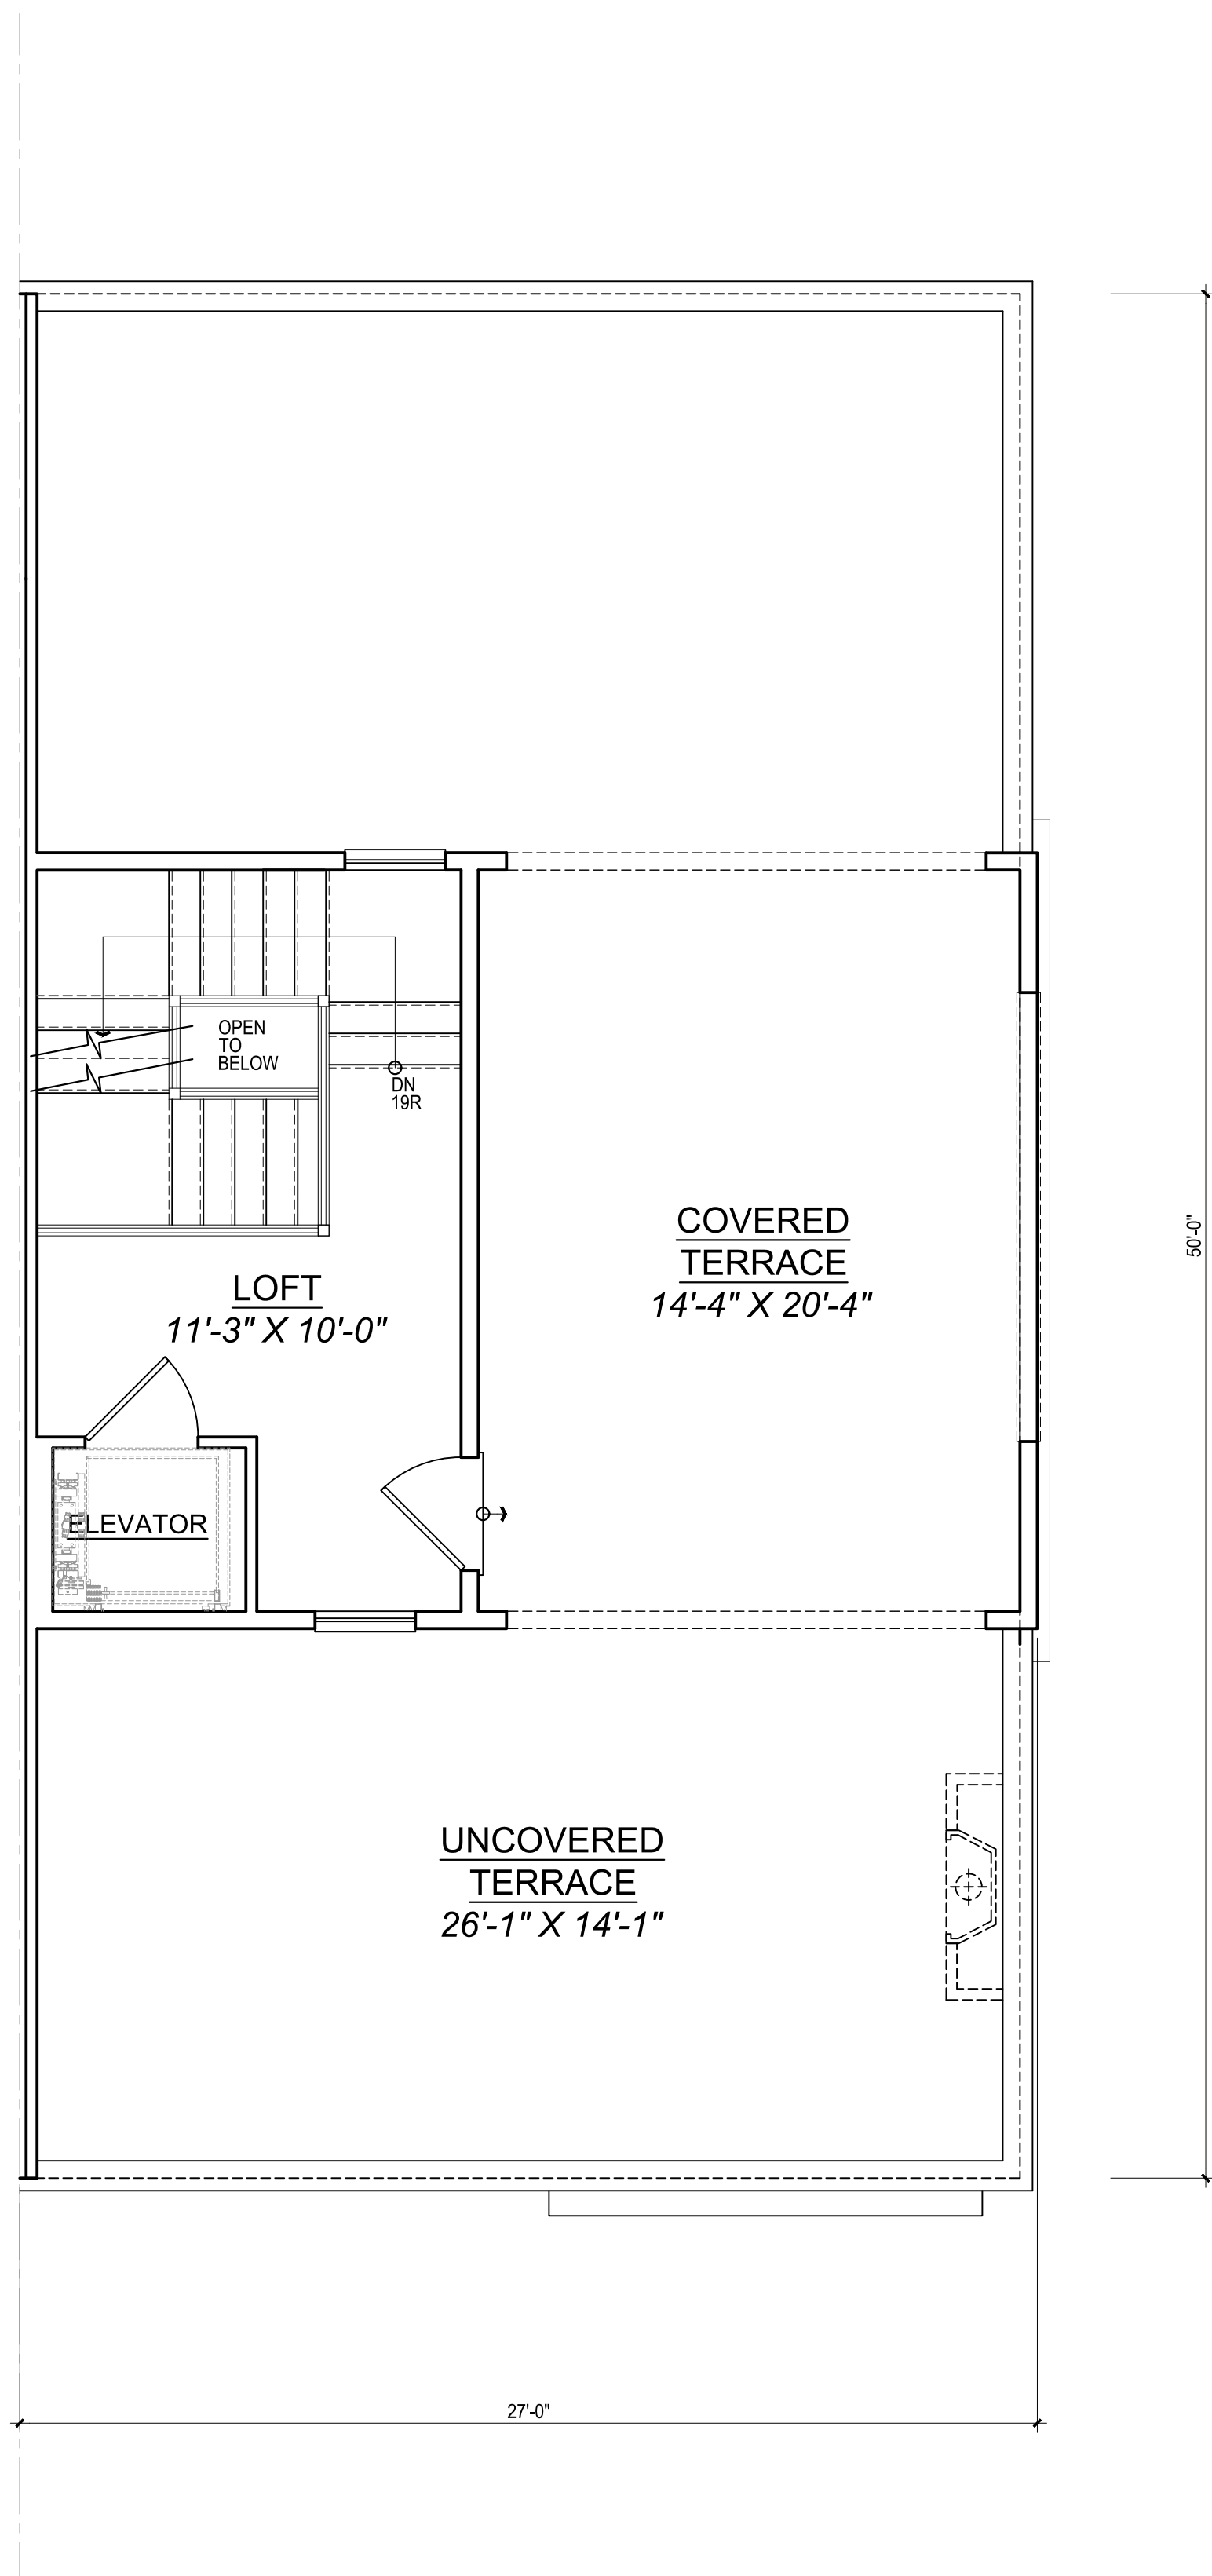

Architecture + Planning
888.456.5849
ktgy.com

PRESTON PLACE
MONTGOMERY COUNTY, MD.
20181105.00

CONCEPT PLANS
DECEMBER 13, 2022

27'X50'_INT UNIT
FRONT LOAD HI-VIS PLANS

FOURTH FLOOR PLAN

THIRD FLOOR PLAN