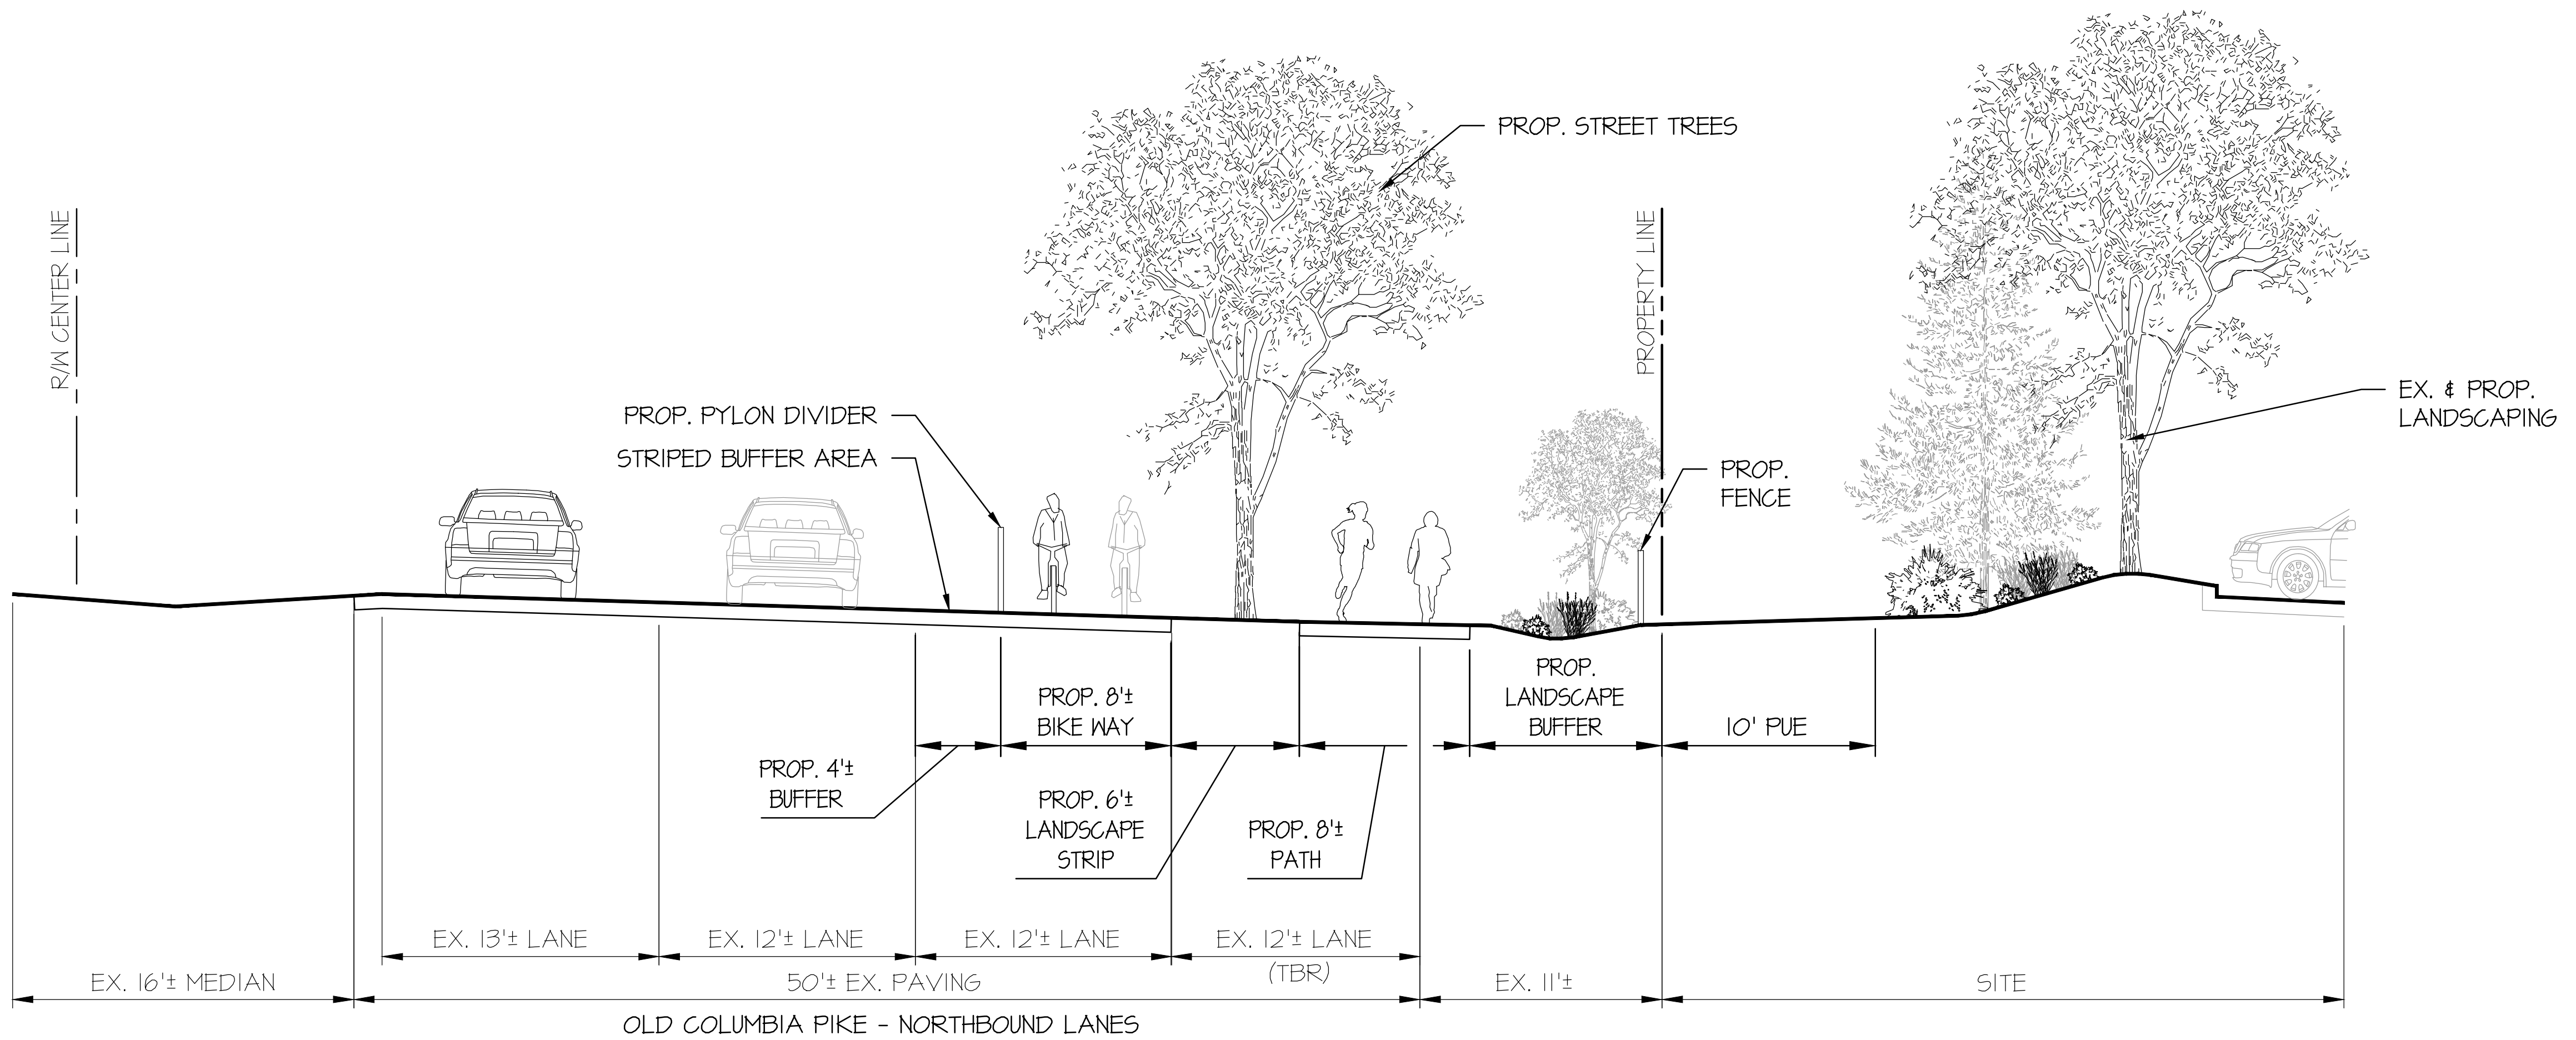

PLAN VIEW
SCALE: 1" = 10'

SECTION
SCALE: 1" = 5'

**OLD COLUMBIA PIKE
BURTONSVILLE CROSSING
MONTGOMERY COUNTY, MARYLAND**