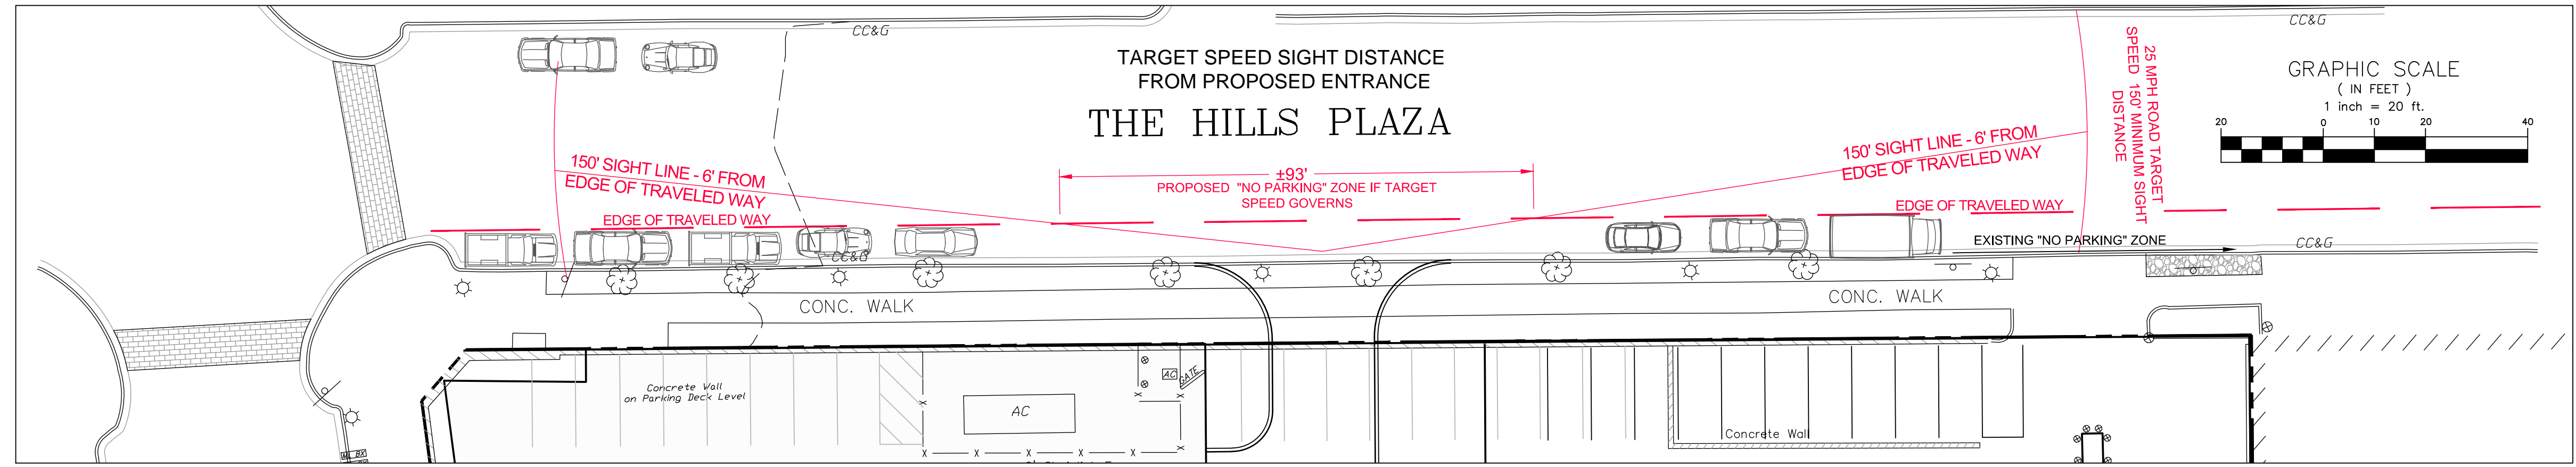

NO.	DESCRIPTION	DATE

TAX MAP HMS3 WSSC 207M04

PLAT 9126

LOT 21
BLOCK 1
FRIENDSHIP HEIGHTS

PROJ. MGR PGL

DRAWN BY SDR

SCALE AS SHOWN

DATE 02.18.2021

SIGHT DISTANCE EXHIBIT
THE HILLS PLAZA

PROJECT NO. 04.242.31

SHEET NO. 1 OF 1