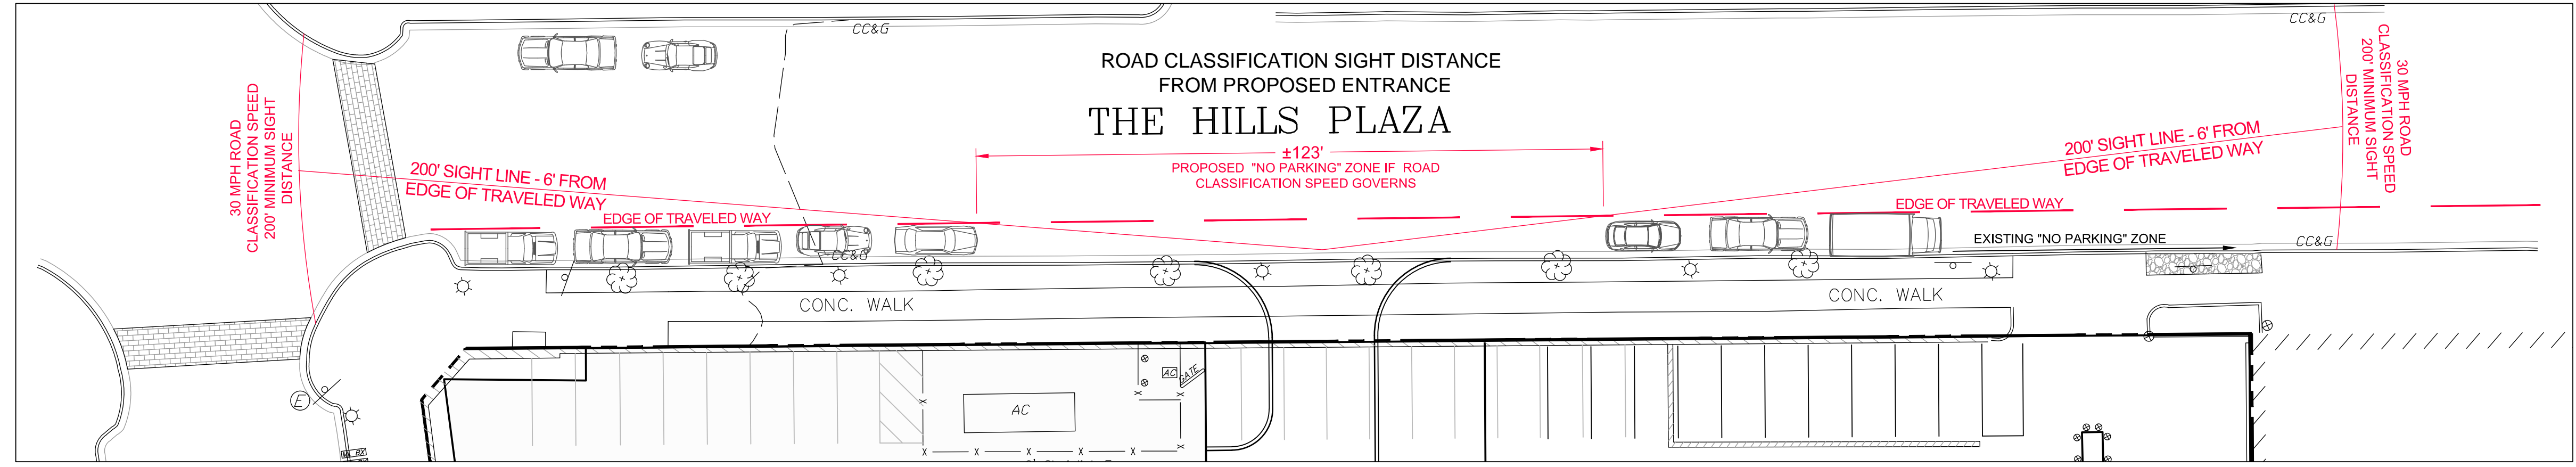

NO.	DESCRIPTION	DATE

TAX MAP HMS3 WSSC 207M04

PLAT 9126

LOT 21
BLOCK 1
FRIENDSHIP HEIGHTS

PROJ. MGR PGL

DRAWN BY SDR

SCALE AS SHOWN

DATE 02.18.2021

SIGHT DISTANCE EXHIBIT
THE HILLS PLAZA

PROJECT NO. 04.242.31

SHEET NO. 1 OF 1